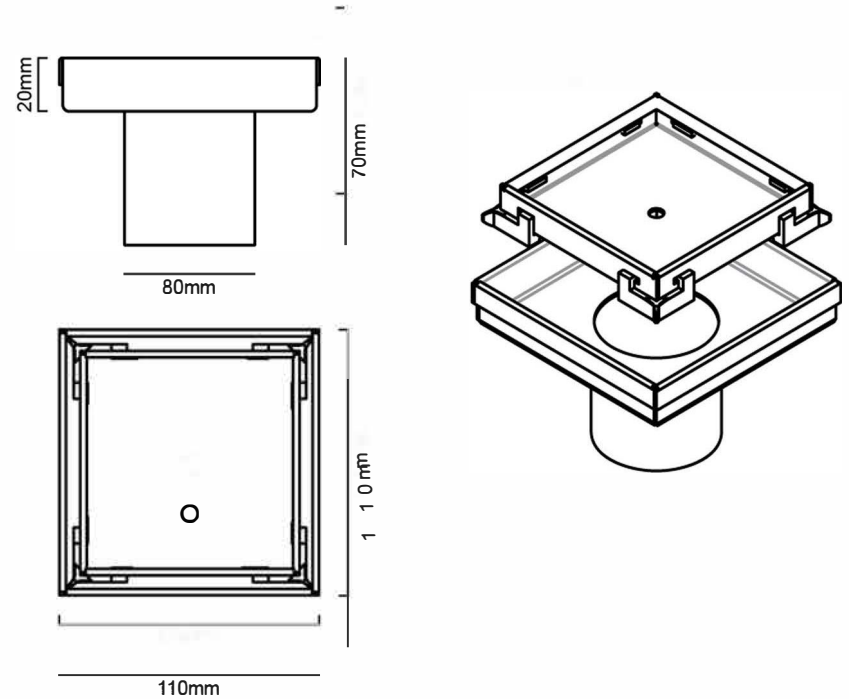

WSG80BBL : TILE INSERT GRATE 110MM X 80 MM BLACK

WSG80: 110mm x 110mm x 80mm

DIMENSION

110mm length x 110mm width x 80mm depth

DESCRIPTION

Contemporary square tile insert gate
316 marine grade stainless steel
Watermark approved