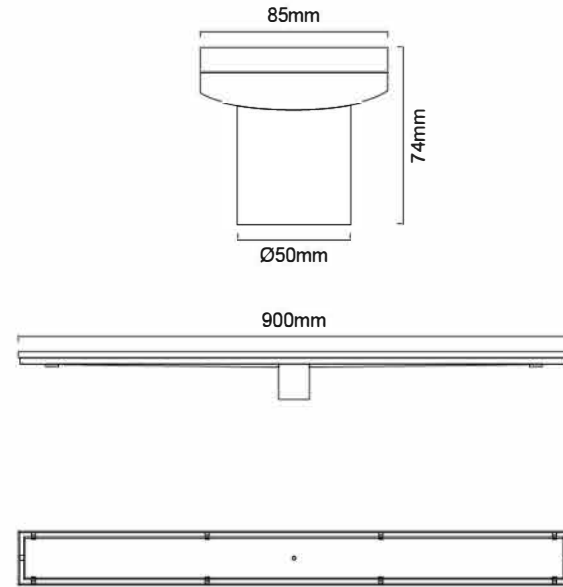

WSC900 : TILE INSERT CHANNEL 900MM

WSC900: 900mm x 85mm

DIMENSION

900mm length x 85mm width
50mm outlet

DESCRIPTION

Contemporary square tile insert gate
316 marine grade stainless steel
Watermark approved

WARRANTY