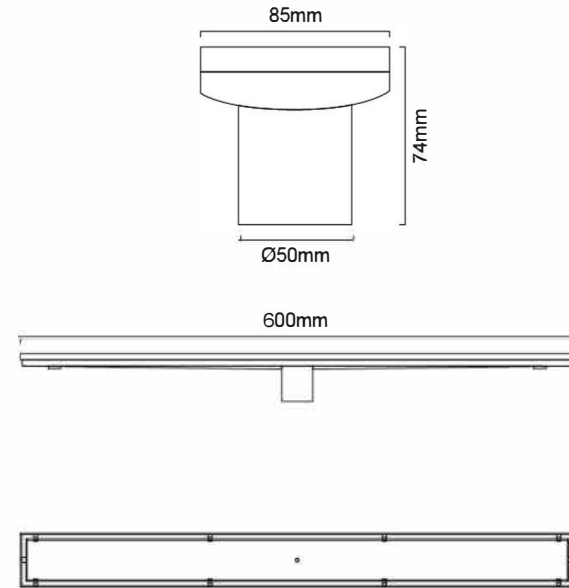

WSC600 : TILE INSERT CHANNEL 600MM

DIMENSION

600mm length x 85mm width 50mm outlet

DESCRIPTION

Contemporary square tile insert gate
316 marine grade stainless steel
Watermark approved

WSC800: 600mm x 85mm

WARRANTY