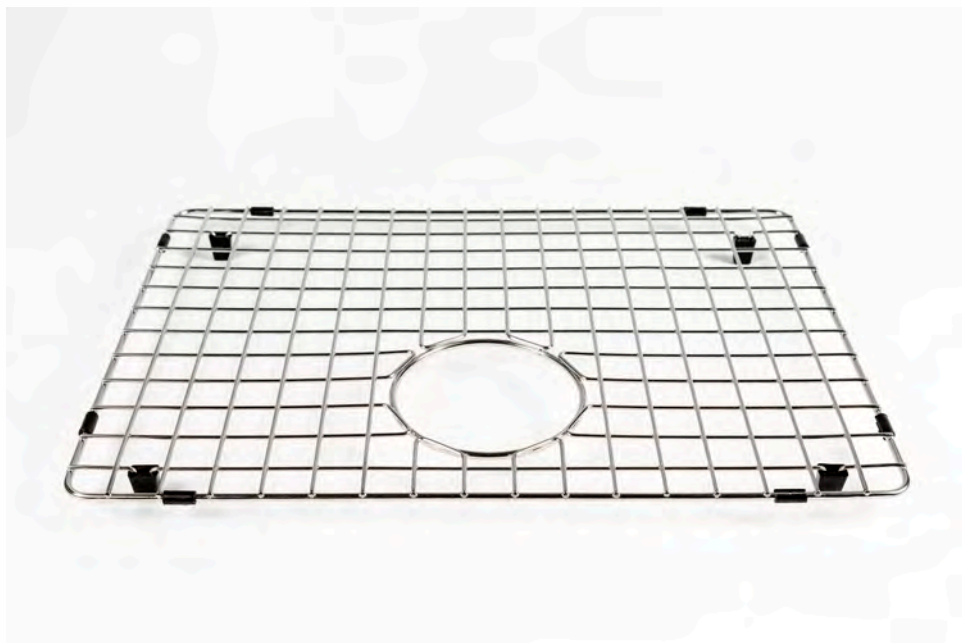

WRSS4: 510mm x 370mm

DESCRIPTION

- This stainless steel sink wire rack is an incredibly practical kitchen sink accessory to enhance the functionality of your sink. It is designed to sit inside your sink as a dish rack basket and cleverly hide your drying dishes, or next to it on your benchtop. Constructed from the same grade stainless steel as a normal kitchen sink, the standard wire rack is set to last for years to come. The rounded edges and rubber feet prevent damage to your sink during inset use.
- 510mm long x 370mm wide x 20mm deep
- The ideal kitchen sink accessory
- Standard size will fit into our range of Sinks such as; ASFARMHOUSE, LT56Q, LT70Q, TECH125, TECH300U, TECH400U, TECH700
- Constructed from durable 304, 18/10 grade stainless steel
- Rubber feet and rounded edges to protect your sink

IMPORTANT NOTICE

- All stainless steel products are constructed from 304, 18/10 grade stainless steel
- It is strongly recommended that any cut-outs made to your bench top is made based on the individual product dimensions.
- All pictures and drawings on this brochure are representational only, changes in the product may have occurred since time of print.
- All prices on this brochure and The Sink Warehouse website are subject to change without notice.