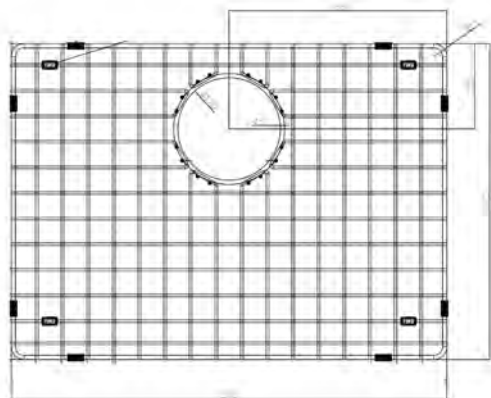

WRSS4: 510mm x 370mm

DESCRIPTION

- This stainless steel sink wire rack is an incredibly practical kitchen sink accessory to enhance the functionality of your sink. It is designed to sit inside your sink as a dish rack basket and cleverly hide your drying dishes, or next to it on your benchtop. Constructed from the same grade stainless steel as a normal kitchen sink, the standard wire rack is set to last for years to come. The rounded edges and rubber feet prevent damage to your sink during inset use.
- 510mm long x 370mm wide x 20mm deep
- The ideal kitchen sink accessory
- Standard size will fit into our range of Sinks such as; ASFARMHOUSE, LT56Q, LT70Q, TECH125, TECH300U, TECH400U, TECH700
- Constructed from durable 304, 18/10 grade stainless steel
- Rubber feet and rounded edges to protect your sink