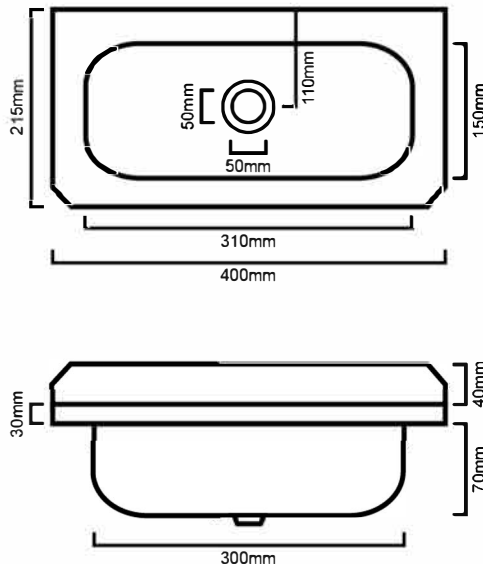

WHBS: 400mm x 215mm x 140mm

DIMENSIONS

Length: 400mm | Width: 215mm | Depth: 110mm

DESCRIPTION

- Stainless steel wall hung hand basin
- 400mm long x 215mm wide x 110mm deep
- No overflow
- Tap hole options: One or none
- Supplied with one 40mm basket waste
- Manufactured from 304, 18/10 grade stainless steel
- The Hand Basin is perfectly designed for use as a prep bowl in your Kitchenette or Alfresco area, Its size and shape make an easy transition to Bar Sink or Smaller Sink for Caravans.

From the elegant Hand Basin range comes this modern circular hand basin, a fantastic option for any kitchen. This contemporary designed round stainless steel utility bowl offers a premium and durable feel to your kitchen. The 304 18/10 grade stainless steel is of the highest standard and the gloss finish tops of an incredible product inside and out. The hand basin is used perfectly in kitchenette and alfresco's where it's compact yet defined size comes in handy. It is ideal for medical and dental uses as utility bowls, wash sinks or scrub stations. It is commonly used in bars as a stainless steel hand wash basin and its also the perfect size to wash cups and other equipment in a bar area. For small spaces where a bigger sink just won't work such caravans, campervans and tiny home kitchens. Trust us, the uses and benefits of this small stainless steel sink are endless, so not only does it look fantastic, but it will also be highly functional in any setting. We're incredibly proud of our Hand Basin Range and we would love for you to join in that same passion for premium sinks at incredible prices.