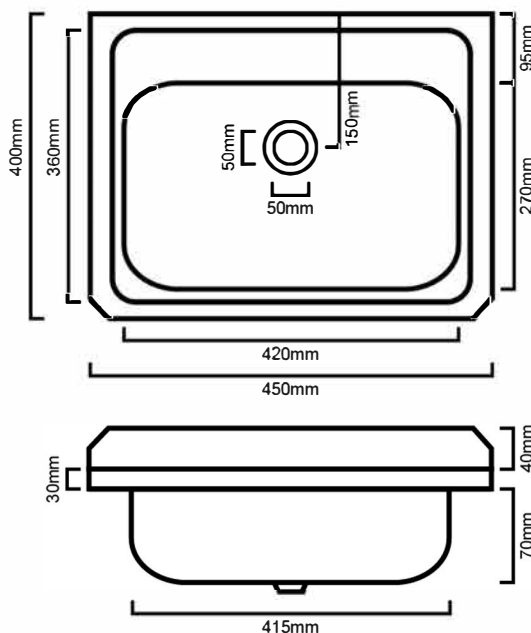

WHBL: LARGE WALL HUNG HAND BASIN

WHBL: 500mm x 400mm x 140mm

DIMENSIONS

Length: 500mm | Width: 400mm | Depth: 140mm

DESCRIPTION

- Stainless steel wall hung hand basin
- 500mm long x 400mm wide x 140mm deep
- No overflow
- Tap hole options: One or none
- Supplied with one 40mm waste
- Manufactured from 304, 18/10 grade stainless steel
- The Hand Basin is perfectly designed for use as a prep bowl in your Kitchenette or Alfresco area, Its size and shape make an easy transition to Bar Sink or Smaller Sink for Caravans.

From the elegant Hand Basin range comes this modern circular hand basin, a fantastic option for any kitchen. This contemporary designed round stainless steel utility bowl offers a premium and durable feel to your kitchen. The 304 18/10 grade stainless steel is of the highest standard and the gloss finish tops of an incredible product inside and out. The hand basin is used perfectly in kitchenette and alfresco's where it's compact yet defined size comes in handy. It is ideal for medical and dental uses as utility bowls, wash sinks or scrub stations. It is commonly used in bars as a stainless steel hand wash basin and its also the perfect size to wash cups and other equipment in a bar area. For small spaces where a bigger sink just won't work such caravans, campervans and tiny home kitchens. Trust us, the uses and benefits of this small stainless steel sink are endless, so not only does it look fantastic, but it will also be highly functional in any setting. We're incredibly proud of our Hand Basin Range and we would love for you to join in that same passion for premium sinks at incredible prices.