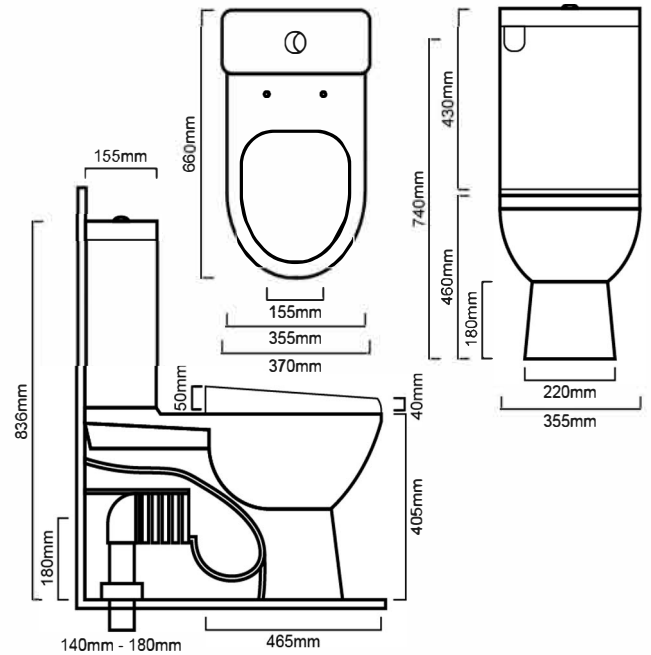

WCYORK: YORK - BACK TO WALL TOILET SUITE

WCYORK: 370mm x 660mm x 836mm

DIMENSIONS

Length: 370mm | Width: 660mm | Height: 836mm

DESCRIPTION

- The York is a contemporary, white, back to wall toilet suite
- 370mm long x 660mm wide x 836mm high
- Can be fitted as a S-Trap or P-Trap
- Back or bottom water inlet (back inlet requires an extra purchase of a conversion valve)
- Constructed from vitreous china ceramic with chrome plated dual flush buttons
- Heavy duty soft close seat with quick release for easy cleaning
- Includes an adjustable connector for set out of 80mm - 190mm or optional 160mm - 240mm

WARRANTY

5 Year Replacement Warranty / 1 Year Parts & Labour / 1 Year Seat Replacement

- Product replacement does not include installation or removal of the original product
- Check product for damage before installation - installing a damaged product voids warranty

WELS

Litres Per Minute:	3.5L	Registration Code:	L05084
License Number:	0175	Star Rating:	4 Stars / 6 Stars

IMPORTANT NOTICE

- The dimensions of all ceramic products may vary from size guidelines due to material properties and the handmade manufacturing process.
- All pictures and drawings on this brochure are representational only, changes in the product may have occurred since time of print.
- All prices on this brochure and The Sink Warehouse website are subject to change without notice.

To contact The Sink Warehouse email us at info@sinkwarehouse.com.au