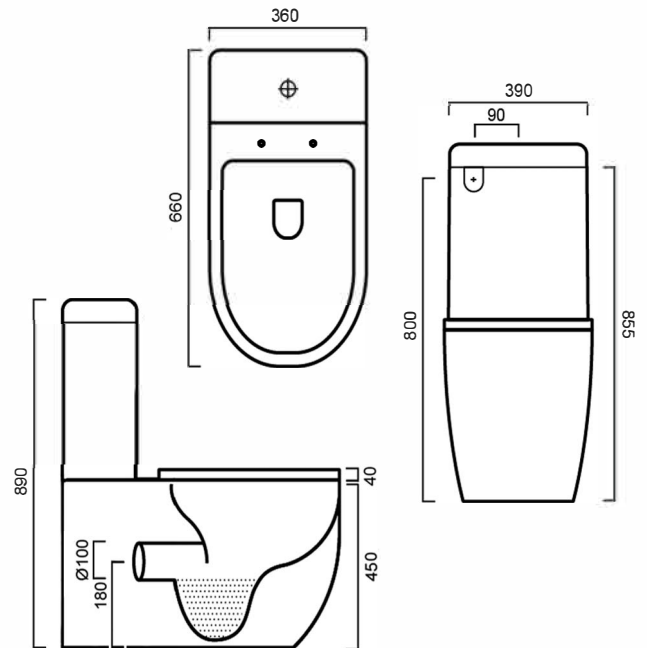

WCVIENNAXH: 390mm x 660mm x 890mm