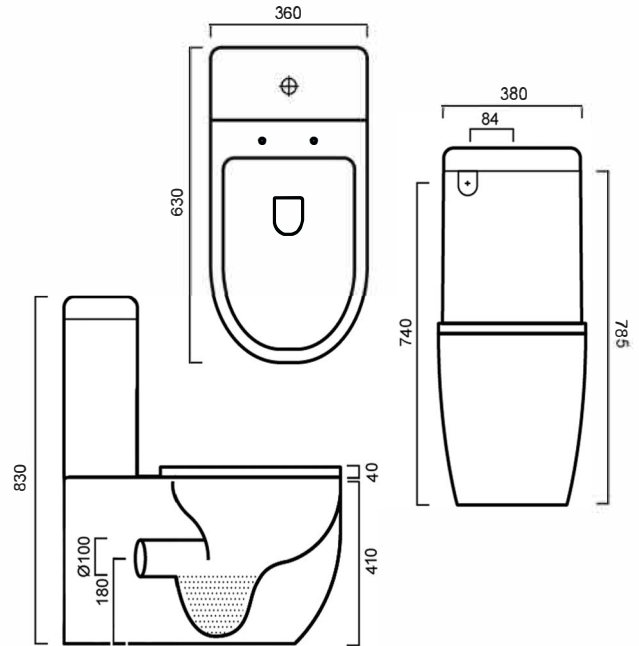

WCVIENNA: 360mm x 630mm x 830mm