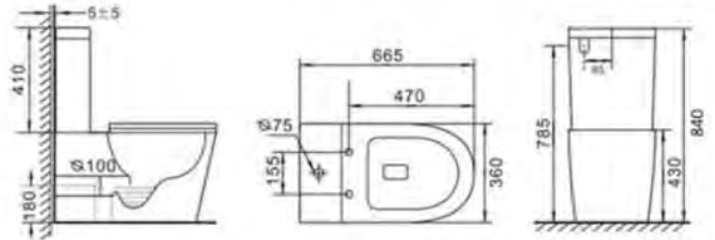

# WCVENICE VENICE - TORNADO NANO GLAZE

**WCVENICE : 680 mm (L) 375 mm (W) 830 mm (H)**

## DIMENSIONS

Length: 680mm | Width: 375mm | Height: 830mm