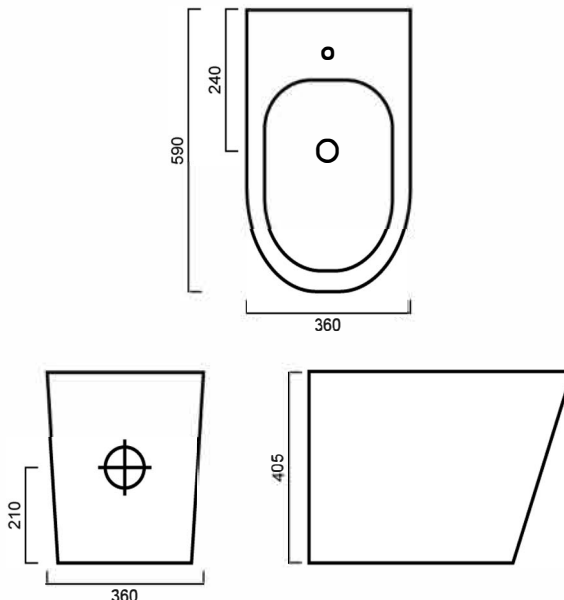

WCTURINBIDET: TURIN - BIDET SUITE

WCTURINBIDET: 360mm x 590mm x 405mm

DIMENSIONS

Length: 360mm | Width: 590mm | Height: 405mm

DESCRIPTION

- The Turin is a contemporary, white, back to wall bidet toilet suite
- 360mm long x 590mm wide x 405mm high
- Constructed from vitreous china ceramic
- Bidet mixer and waste are not included and need to be purchased separately

WARRANTY

5 Year Replacement Warranty / 1 Year Parts & Labour

- Product replacement does not include installation or removal of the original product
- Check product for damage before installation - installing a damaged product voids warranty

IMPORTANT NOTICE

- The dimensions of all ceramic products may vary from size guidelines due to material properties and the handmade manufacturing process.
- All pictures and drawings on this brochure are representational only, changes in the product may have occurred since time of print.
- All prices on this brochure and The Sink Warehouse website are subject to change without notice.