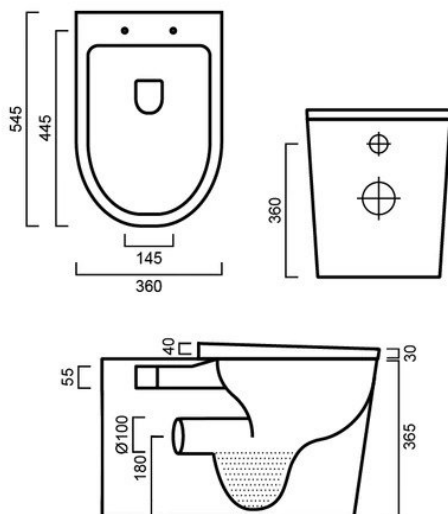

WCTURINBI TURIN - BACK INLET PAN

WCTURINBI: 360mm x 545mm x 405mm

DIMENSIONS

Length: 545mm | Height: 405mm | Width: 360mm

DESCRIPTION

- Contemporary floor mounted back to wall pan
- 360mm long x 545mm deep x 405mm high
- Water inlet: Back inlet only
- Vitreous chine
- Heavy duty soft close toilet seat with quick release for easy cleaning
- Combine with an in-wall cistern and round or square flush buttons for a modern, slimline look

WELS

WELS LPM: 3.4 Litres

WELS Registration Code: L04965

WELS Licence Number: 1156

WELS Star Rating: 4/6 Stars

WARRANTY

5 Year Replacement Warranty / 1 Year Parts & Labour / 1 Year Seat Replacement

- Product replacement does not include installation or removal of the original product
- Check product for damage before installation - installing a damaged product voids warranty

IMPORTANT NOTICE

- The dimensions of all ceramic products may vary from size guidelines due to material properties and the handmade manufacturing process.
- All pictures and drawings on this brochure are representational only, changes in the product may have occurred since time of print.
- All prices on this brochure and The Sink Warehouse website are subject to change without notice.

To contact The Sink Warehouse email us at info@sinkwarehouse.com.au