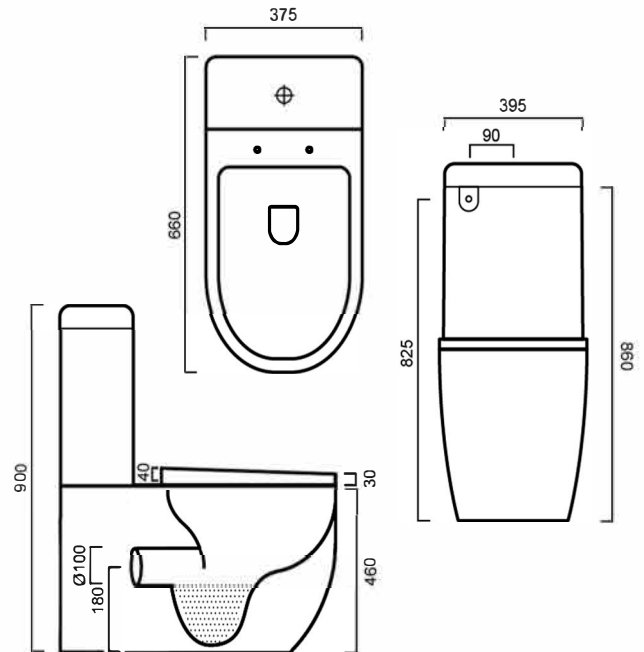

WCTURIN: 395mm x 660mm x 900mm