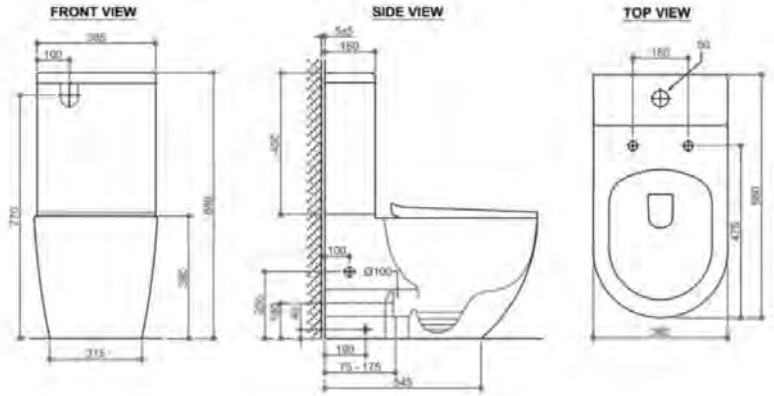

# WCSICILY SICILY- TORNADO NANO GLAZE TOILET SUITE

WCSICILY: 680mm (L) 360 mm (W) 840mm (H)

## DIMENSIONS

Length: 560mm | Width: 365mm | Height: 400mm