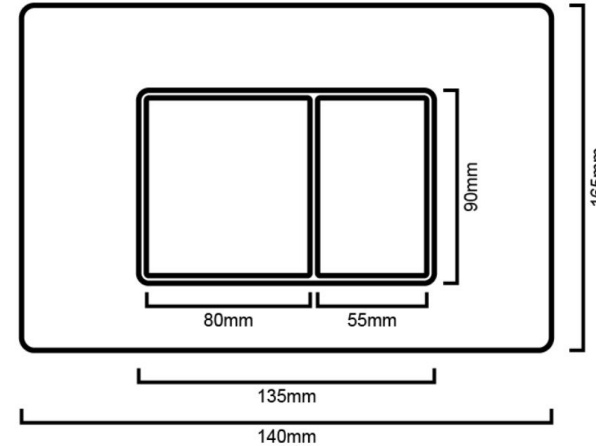

WCSFBBN : FLUSH BUTTON KIT BRUSHED NICKEL

WCSFB: 140mm (L) x 165mm (W)

DIMENSIONS

140mm length x 165mm width

DESCRIPTION

Our latest Toilet Flush Buttons have landed and we are incredibly excited to bring them to you, combining the strong brass construction with the Sink Warehouse Brushed Nickel finish, this is a sure way to add a premium feel to your bathroom.