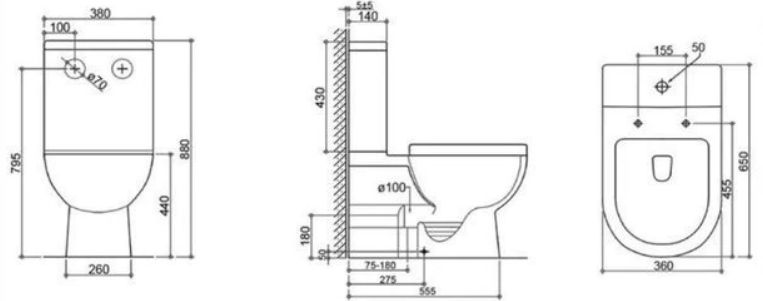

WCPOLO POLO - RIMLESS NANO GLAZE

WCPOLO : 650 mm (L) 380 mm (W) 880 mm (H)

DIMENSIONS

Length: 650mm | Width: 380mm | Height: 880mm

DESCRIPTION

The Polo toilet suite is a modern, elegant system that uses cutting edge flushing mechanisms aimed at increasing flushing power and water efficiency.

Universal system for both top inlet and bottom inlet

P-Trap: IS15 180mm

S-Trap: IS32 75x190mm

WARRANTY

5 Year Replacement Warranty / 1 Year Parts & Labour / 1 Year Seat Replacement

- Product replacement does not include installation or removal of the original product
- Check product for damage before installation - installing a damaged product voids warranty

WELS

Litres Per Minute:	4.5 /3L	Registration Code:	L05501
License Number:	1383	Star Rating:	4 Stars / 6 Stars

IMPORTANT NOTICE

- The dimensions of all ceramic products may vary from size guidelines due to material properties and the handmade manufacturing process.
- All pictures and drawings on this brochure are representational only, changes in the product may have occurred since time of print.
- All prices on this brochure and The Sink Warehouse website are subject to change without notice.