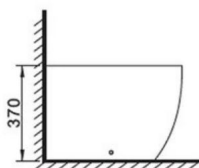

WCNAPLESBIDET : 560mm x 370mm x 370mm

## DIMENSIONS

Length: 560mm | Width: 370mm | Height: 370mm

## DESCRIPTION

- The Florence is a contemporary, white, back to wall bidet
- 560mm long x 370mm wide x 370mm high
- Easy to clean smooth lines
- 1 Taphole only available
- Nano Glazed finish provides premium usage for your bathroom
- Can be combined with 32mm With Waste Outlet
- Bidet mixer and waste are not included and need to be purchased separately