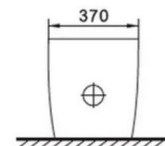

WCNAPLESBIDET : 560mm x 370mm x 370mm

## DIMENSIONS

Length: 560mm | Width: 370mm | Height: 370mm

## DESCRIPTION

- The Florence is a contemporary, white, back to wall bidet
- 560mm long x 370mm wide x 370mm high
- Easy to clean smooth lines
- 1 Taphole only available
- Nano Glazed finish provides premium usage for your bathroom
- Can be combined with 32mm With Waste Outlet
- Bidet mixer and waste are not included and need to be purchased separately