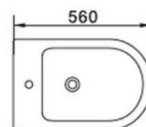

WCNAPLESBIDET : 560mm x 370mm x 370mm

## DIMENSIONS

Length: 560mm | Width: 370mm | Height: 370mm

## DESCRIPTION

- The Florence is a contemporary, white, back to wall bidet
- 560mm long x 370mm wide x 370mm high
- Easy to clean smooth lines
- 1 Taphole only available
- Nano Glazed finish provides premium usage for your bathroom
- Can be combined with 32mm With Waste Outlet
- Bidet mixer and waste are not included and need to be purchased separately