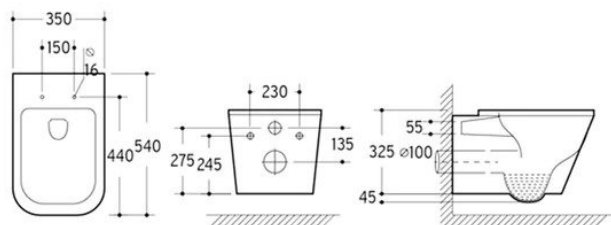

WCHAGUEWH + WCTOKYOC + WCBERLINR/S/SB HAGUE - CONCEALED WALL HUNG TOILET SUITE

DIMENSIONS

Length: 540mm | Height: 370mm | Width: 355mm

DESCRIPTION

- Contemporary floor-mounted pan with hidden in-wall cistern
- 355mm length x 590mm depth x 405mm height
- S or P-trap
- Water inlet: Back inlet only
- Vitreous china
- Heavy duty soft close seat with quick release for easy cleaning
- Includes frameless dual flush in-wall cistern with flush pipe, key seal and fixings, and choice of round or square flush buttons for a modern, slimline look

WELS

Litres Per Minute:	3.5L	Registration Code:	L02585
License Number:	1156	Star Rating:	4 Stars / 6 Stars

IMPORTANT NOTICE

- The dimensions of all ceramic products may vary from size guidelines due to material properties and the handmade manufacturing process.
- All pictures and drawings on this brochure are representational only, changes in the product may have occurred since time of print.
- All prices on this brochure and The Sink Warehouse website are subject to change without notice.