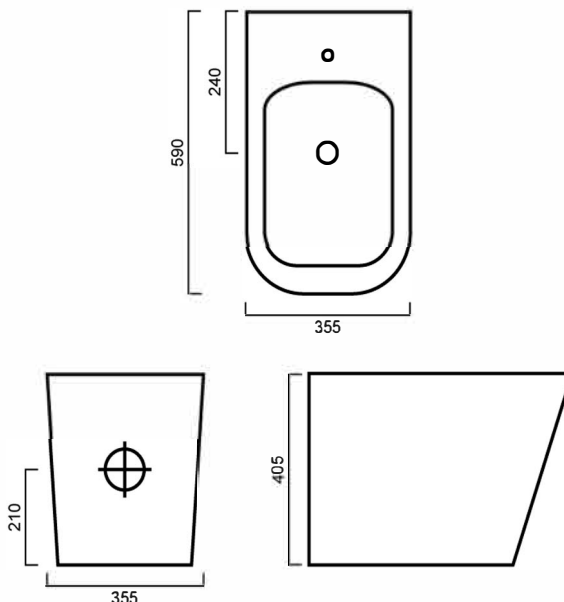

WCHAGUEBIDET: HAGUE - BIDET SUITE

WCHAGUEBIDET: 355mm x 590mm x 405mm

DIMENSIONS

Length: 355mm | Width: 590mm | Height: 405mm

DESCRIPTION

- The Hague is a contemporary, white, back to wall bidet toilet suite
- 355mm long x 590mm wide x 405mm high
- Constructed from vitreous china ceramic
- Bidet mixer and waste are not included and need to be purchased separately

WARRANTY

5 Year Replacement Warranty / 1 Year Parts & Labour

- Product replacement does not include installation or removal of the original product
- Check product for damage before installation - installing a damaged product voids warranty

IMPORTANT NOTICE

- The dimensions of all ceramic products may vary from size guidelines due to material properties and the handmade manufacturing process.
- All pictures and drawings on this brochure are representational only, changes in the product may have occurred since time of print.
- All prices on this brochure and The Sink Warehouse website are subject to change without notice.