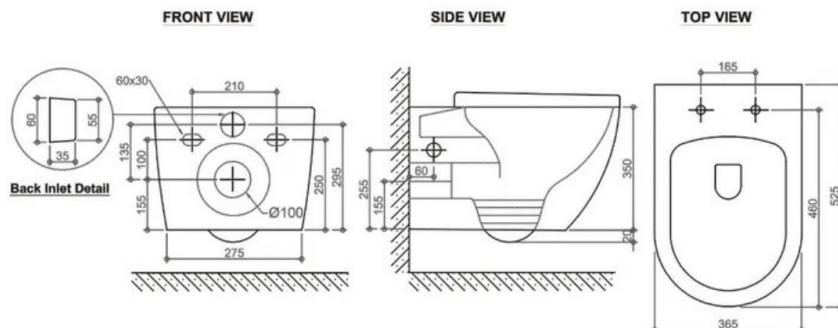

## FLORENCE - RIMLESS WALL HUNG NANO GLAZE TOILET

WC FLORENCEWH : 525mm x 365mm x 275mm

### DIMENSIONS

Length: 525mm | Width: 365mm | Height: 275mm