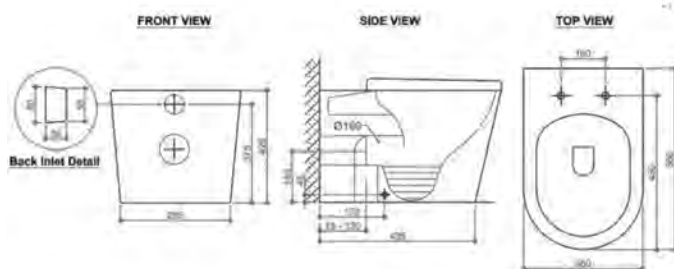

WCFLORENCEBI FLORENCE - RIMLESS FLOOR PAN NANO GLAZE TOILET

WCFLORENCEBI: 360mm (L) x 420mm (H) x 560mm (W)

DIMENSIONS

Length: 360mm | Width: 560mm | Height: 420mm

DESCRIPTION

The Florence floor pan is a modern, elegant system that uses cutting edge flushing mechanisms aimed at increasing flushing power and water efficiency. With its rimless flushing technology and nano glazed pan, the Florence is one of the most powerful and toughest toilet out there!