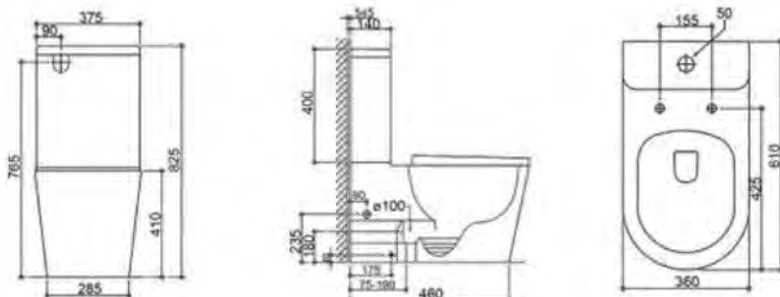

WC FLORENCE FLORENCE - RIMLESS NANO GLAZE

WC FLORENCE : 615 mm (L) 375 mm (W) 825 mm (H)

DIMENSIONS

Length: 615mm | Width: 375mm | Height: 825mm

DESCRIPTION

- The Florence toilet suite is a modern, elegant system that uses cutting edge flushing mechanisms aimed at increasing flushing power and water efficiency.
- With it's rimless flushing technology and nano glazed pan, the Florence is one of the most powerful and toughest toilet out there!
- Nano glazing surface
- Highest quality vitreous ceramic
- Slimline Seat (I5C93) - Ergonomic UF and quick release soft close seat
- Universal system for both top inlet and bottom inlet
- P-Trap: I515 180mm
- S-Trap: I532 75x190mm

WELS

Litres Per Minute:	4.5 /3L	Registration Code:	L05501
License Number:	1383	Star Rating:	4 Stars / 6 Stars

IMPORTANT NOTICE

- The dimensions of all ceramic products may vary from size guidelines due to material properties and the handmade manufacturing process.
- All pictures and drawings on this brochure are representational only, changes in the product may have occurred since time of print.
- All prices on this brochure and The Sink Warehouse website are subject to change without notice.