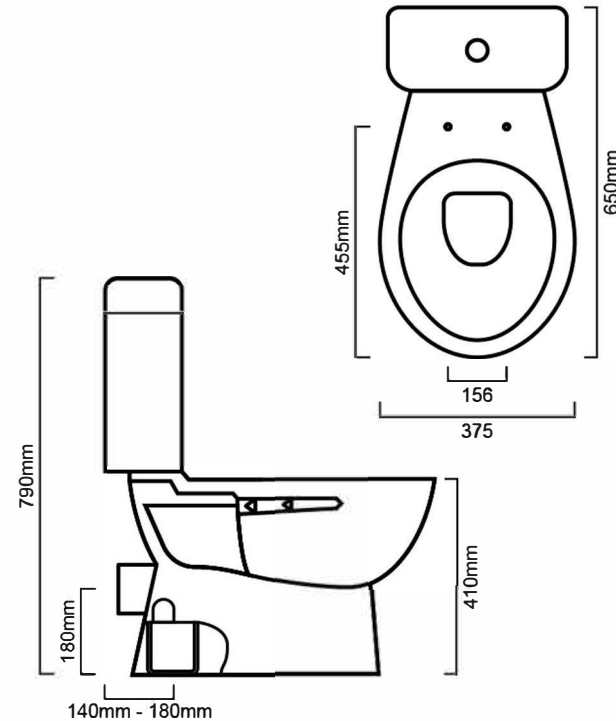

# WCETONP : ETON - CLOSE COUPLED TOILET (P-TRAP)

**WCETONP: 375mm x 650mm x 790mm**

## DIMENSION

375mm length x 650mm deep x 790mm height

## DESCRIPTION

Contemporary closed couple toilet suite

P-Trap

Water inlet: Bottom inlet

Vitreous china with chrome-plated dual flush buttons

Heavy duty soft close seat with quick release for easy cleaning