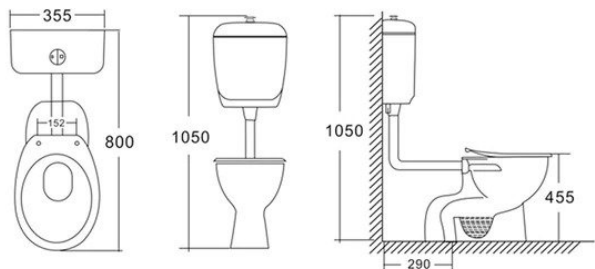

WCDISABLED DISABLED - TOILET SUITE

DIMENSIONS

Length: 800mm | Height: 1050mm | Width: 355mm

DESCRIPTION

- Disabled toilet suite
- S-Trap
- Suitable for Special Needs /Ambulant use in domestic or commercial installation
- Dark blue seat and flush buttons supplied for visually impaired
- Vitreous china with chrome flush pipe
- Complies with AS1428-2009 for design and construction

WELS

Litres Per Minute:	3.3L	Registration Code:	L04966
License Number:	1156	Star Rating:	4 Stars / 6 Stars

IMPORTANT NOTICE

- The dimensions of all ceramic products may vary from size guidelines due to material properties and the handmade manufacturing process.
- All pictures and drawings on this brochure are representational only, changes in the product may have occurred since time of print.
- All prices on this brochure and The Sink Warehouse website are subject to change without notice.