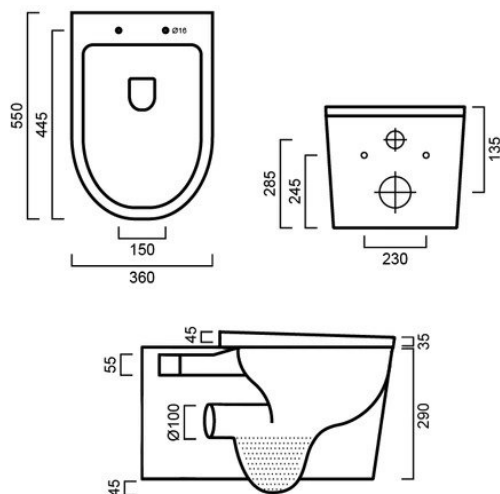

WCBERNWH + WCTOKYOC + WCBERLINR/S/B BERN - WALL HUNG CONCEAL TOILET CISTERN

WCBERNWH + WCTOKYOC + WCBERLINR or WCBERLINS
or WCBELINSB: 360mm x 550mm x 325mm

DIMENSIONS

Length: 550mm | Height: 370mm | Width: 360mm

DESCRIPTION

- Contemporary wall-hung pan with hidden in-wall cistern
- 360mm length x 550mm depth x 325mm height
- Water inlet : Back inlet only
- Vitreous china
- Heavy duty soft close seat with quick release for easy cleaning
- Includes frameless dual flush in-wall cistern with flush pipe, key seal and fixings, and choice of Round or square flush buttons for a modern, slimline look
- Includes adjustable connector for set out of 80-190mm or optional 160-240mm

WARRANTY

5 Year Replacement Warranty / 1 Year Parts & Labour / 1 Year Seat Replacement

- Product replacement does not include installation or removal of the original product
- Check product for damage before installation - installing a damaged product voids warranty

WELS

Litres Per Minute:	3.5L	Registration Code:	L02585
License Number:	1156	Star Rating:	4 Stars / 6 Stars

IMPORTANT NOTICE

- The dimensions of all ceramic products may vary from size guidelines due to material properties and the handmade manufacturing process.
- All pictures and drawings on this brochure are representational only, changes in the product may have occurred since time of print.
- All prices on this brochure and The Sink Warehouse website are subject to change without notice.

To contact The Sink Warehouse email us at info@sinkwarehouse.com.au