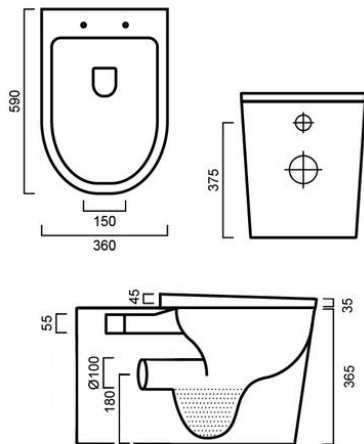

WCBERNIBI BERN - BACK INLET PLAN

WCBERNIBI: 360mm x 590mm x 400mm

DIMENSIONS

Length: 590mm | Height: 400mm | Width: 360mm

DESCRIPTION

- Contemporary floor-mounted back to wall pan with concealed cistern
- 360mm long x 590mm deep x 400mm height
- S or P Trap
- Water inlet: Back inlet only
- Vitreous china
- Heavy duty soft close seat with quick release for easy cleaning
- Combine with an in-wall cistern and round or square flush buttons for a modern, slimline look

WARRANTY

5 Year Replacement Warranty / 1 Year Parts & Labour / 1 Year Seat Replacement

- Product replacement does not include installation or removal of the original product
- Check product for damage before installation - installing a damaged product voids warranty

WELS

Litres Per Minute:	3.5L	Registration Code:	L02582
License Number:	1156	Star Rating:	4 Stars / 6 Stars

IMPORTANT NOTICE

- The dimensions of all ceramic products may vary from size guidelines due to material properties and the handmade manufacturing process.
- All pictures and drawings on this brochure are representational only, changes in the product may have occurred since time of print.
- All prices on this brochure and The Sink Warehouse website are subject to change without notice.

To contact The Sink Warehouse email us at info@sinkwarehouse.com.au