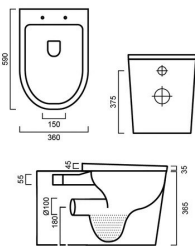

WCBERNBI + WCBERLINC + WCBERLINR/S/SB BERN - CONCEALED TOILET SUITE

WCBERLINC:

WCBERNBI + WCBERLINC + WCBERLINR or WCBERLINS
 or WCBERLINSB: 360mm x 590mm x 400mm

DIMENSIONS

Length: 550mm | Depth: 86mm

DESCRIPTION

- Contemporary floor-mounted back to wall pan with concealed cistern
- 360mm long x 590mm deep x 400mm height
- S or P Trap
- Water inlet: Back inlet only
- Vitreous china
- Heavy duty soft close seat with quick release for easy cleaning
- Includes frameless dual flush in-wall cistern with flush pipe, key seals and fixings
- Choose from round, square or black flush buttons for a modern, slimline look

WELS

Litres Per Minute: 3.5L Registration Code: L02582
 License Number: 1156 Star Rating: 4 Stars / 6 Stars

IMPORTANT NOTICE

- The dimensions of all ceramic products may vary from size guidelines due to material properties and the handmade manufacturing process.
- All pictures and drawings on this brochure are representational only, changes in the product may have occurred since time of print.
- All prices on this brochure and The Sink Warehouse website are subject to change without notice.