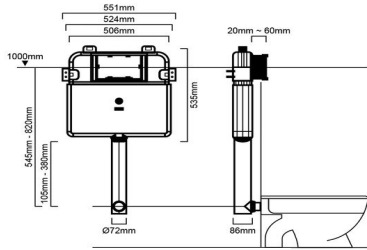

WCBERNBI + WCBERLINC + WCBERLINR/S/SB BERN - CONCEALED TOILET SUITE

WCBERLINC:

WCBERNBI + WCBERLINC + WCBERLINR or WCBERLINS
 or WCBERLINSB: 360mm x 590mm x 400mm

DIMENSIONS

Length: 550mm | Depth: 86mm

DESCRIPTION

- Contemporary floor-mounted back to wall pan with concealed cistern
- 360mm long x 590mm deep x 400mm height
- S or P Trap
- Water inlet: Back inlet only
- Vitreous china
- Heavy duty soft close seat with quick release for easy cleaning
- Includes frameless dual flush in-wall cistern with flush pipe, key seals and fixings
- Choose from round, square or black flush buttons for a modern, slimline look

WELS

Litres Per Minute: 3.5L Registration Code: L02582
 License Number: 1156 Star Rating: 4 Stars / 6 Stars

IMPORTANT NOTICE

- The dimensions of all ceramic products may vary from size guidelines due to material properties and the handmade manufacturing process.
- All pictures and drawings on this brochure are representational only, changes in the product may have occurred since time of print.
- All prices on this brochure and The Sink Warehouse website are subject to change without notice.