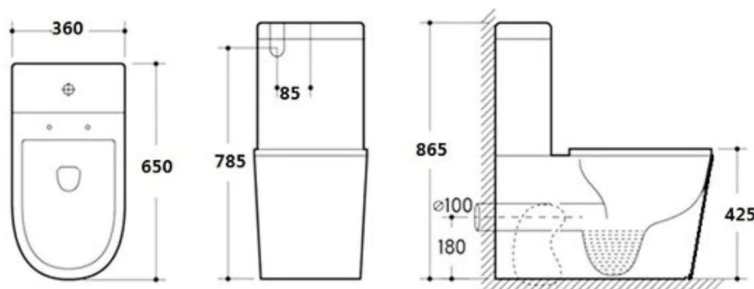

WCBERN: BERN - BACK TO WALL TOILET SUITE

WCBERN: 650mm (L) 360mm (W) 865mm (H)

DIMENSIONS

Length: 360mm | Width: 650mm | Height: 865mm

DESCRIPTION

- The Bern is a contemporary, white, back to wall toilet suite
- 360mm long x 650mm wide x 865mm high
- Can be fitted as a S-Trap or P-Trap
- Back or bottom water inlet
- Rimless flushing technology for easy cleaning and increased hygiene
- Constructed from vitreous china ceramic with chrome plated dual flush buttons
- Heavy duty soft close seat with quick release for easy cleaning
- Includes an adjustable connector for set out of 70mm - 160mm or optional 150mm - 200mm

WELS

Litres Per Minute:	3.5L	Registration Code:	L04908
License Number:	1156	Star Rating:	4 Stars / 6 Stars

IMPORTANT NOTICE

- The dimensions of all ceramic products may vary from size guidelines due to material properties and the handmade manufacturing process.
- All pictures and drawings on this brochure are representational only, changes in the product may have occurred since time of print.
- All prices on this brochure and The Sink Warehouse website are subject to change without notice.