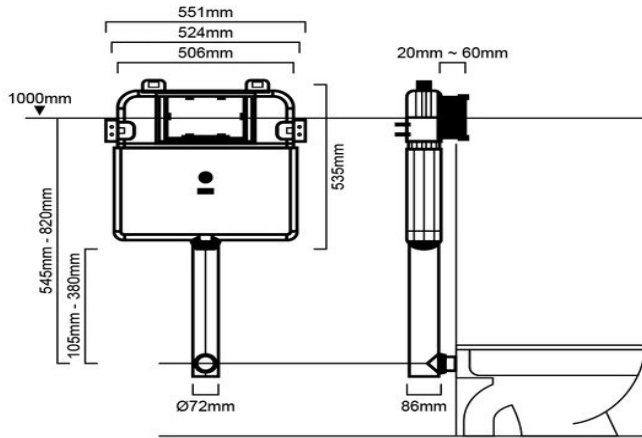

## DIMENSIONS

Length: 550mm | Depth: 86mm

## DESCRIPTION

- Contemporary in-wall cistern
- 550mm length x 86mm depth
- Includes framed dual flush in-wall cistern with flush pipe, key seal and fixings, and choice of round or square flush buttons for a modern, slimline look
- Will need to be installed into a double brick wall otherwise built outside of a single brick wall