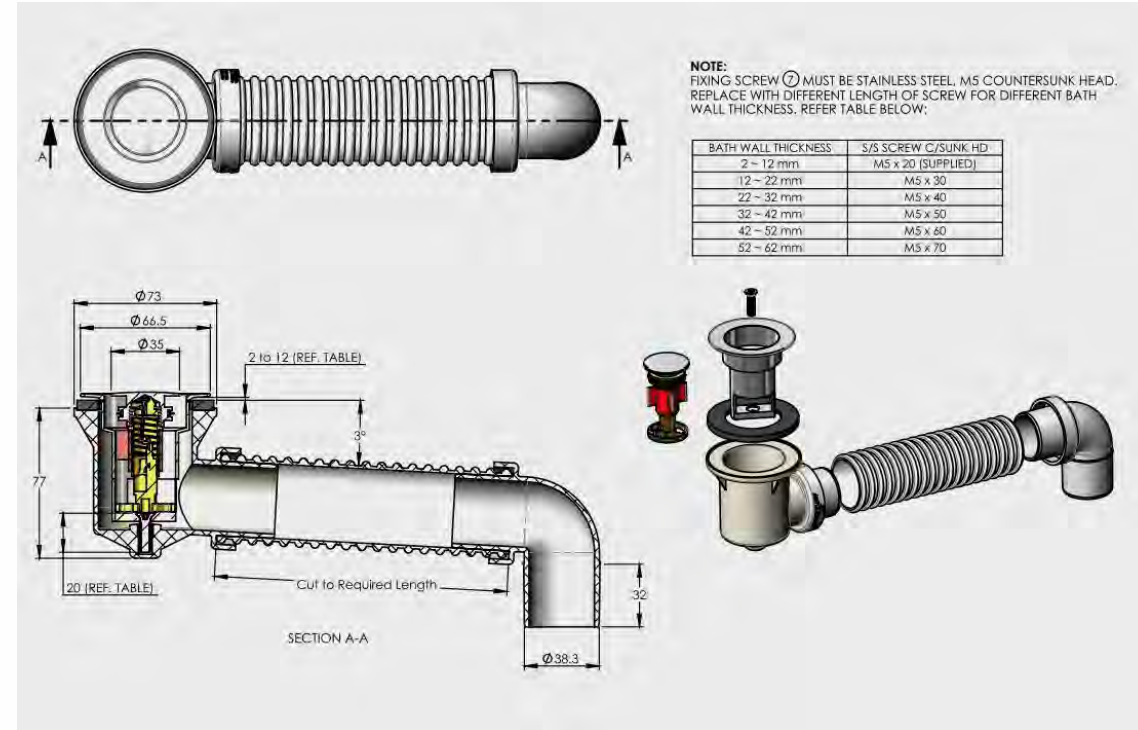

## DESCRIPTION

The W40BATH is a contemporary gun metal pop-down bath waste, manufactured from solid brass and a gun metal finish.

Easy to clean

Gun Metal on brass construction

Flexible connector

Low height body 77mm

Adjustable length to maximum 600mm

Adjustable bath thickness to 12mm