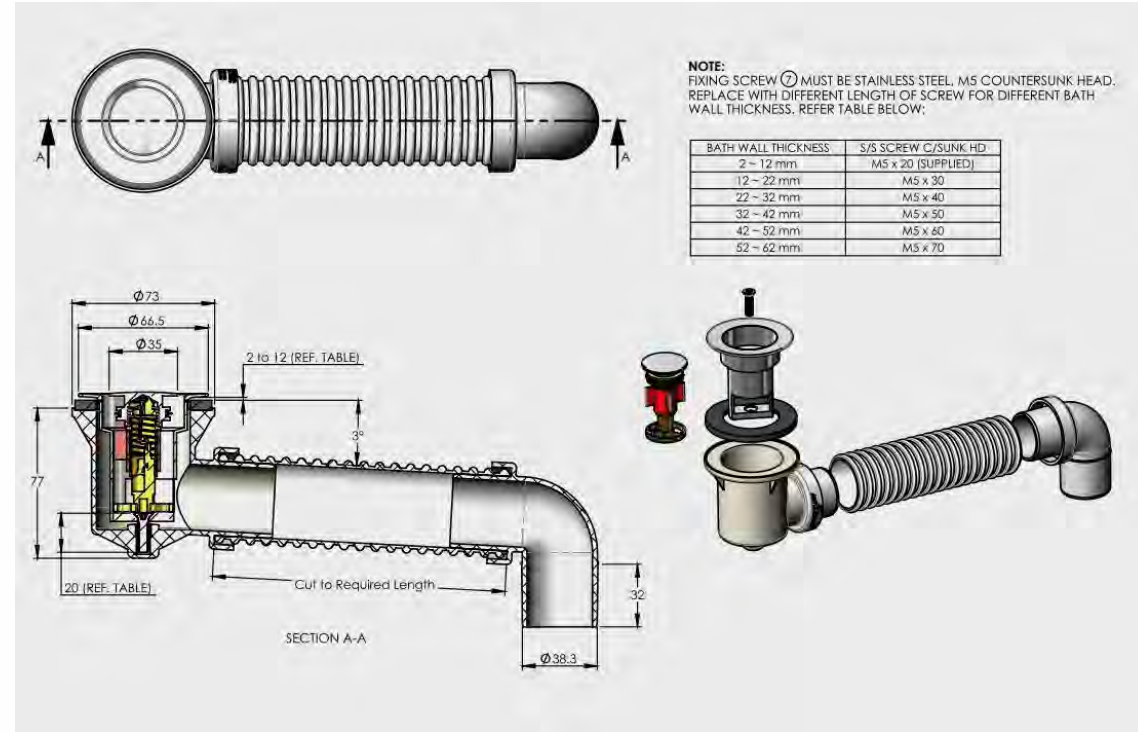

W40BATH : BATH 40mm POP DOWN WASTE WITH FLEX CONNECTOR (CHROME)

DESCRIPTION

The W40BATH is a contemporary chrome pop-down bath waste, manufactured from solid brass and a high gloss chrome Finish.

Easy to clean

Chrome on brass construction

Flexible connector

Low height body 77mm

Adjustable length to maximum 600mm

Adjustable bath thickness to 12mm

WARRANTY

1 Year Replacement Warranty

Product replacement does not include installation or removal of the original product. Check product for damage before installation - installing a damaged product voids warranty.