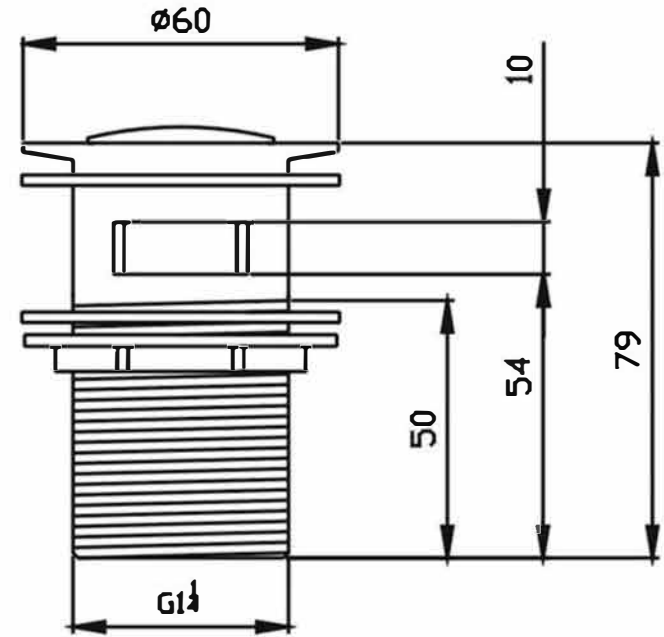

W32POBL : POP UP WASTE WITH OVERFLOW (BLACK)

DIMENSION

DESCRIPTION

Contemporary 32mm pop-up basin waste and plug
Easy to clean
Black powdered coating on brass construction
Supplied with 32-40mm adaptor

WARRANTY

IMPORTANT NOTICE

It is strongly recommended that any cut-outs made to your bench top is made based on the individual product dimensions.
All pictures and drawings on this brochure are representational only, changes in the product may have occurred since time of print.
All prices on this brochure and The Sink Warehouse website are subject to change without notice.