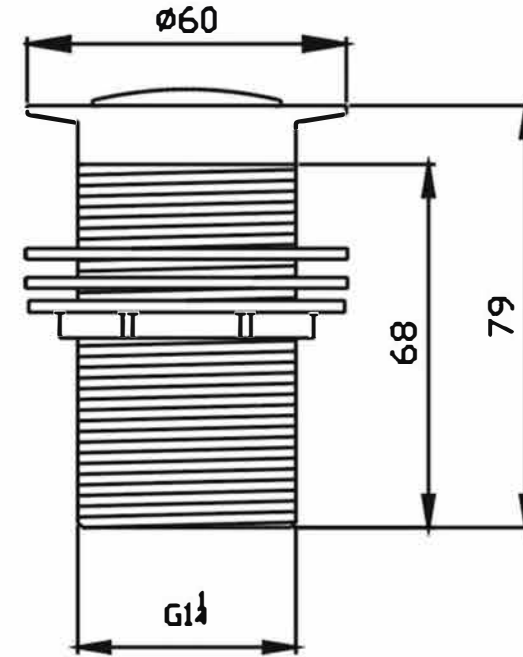

W32PBL : POP UP WASTE (BLACK)

DIMENSION

DESCRIPTION

Contemporary 32mm pop-up basin plug
Easy to clean
Black powdered coating on brass construction
Supplied with 32-40mm adaptor

WARRANTY

1 Year Replacement Warranty
Product replacement does not include installation or removal of the original product. Check product for damage before installation - installing a damaged product voids warranty.

IMPORTANT NOTICE

It is strongly recommended that any cut-outs made to your bench top is made based on the individual product dimensions.
All pictures and drawings on this brochure are representational only, changes in the product may have occurred since time of print.
All prices on this brochure and The Sink Warehouse website are subject to change without notice.