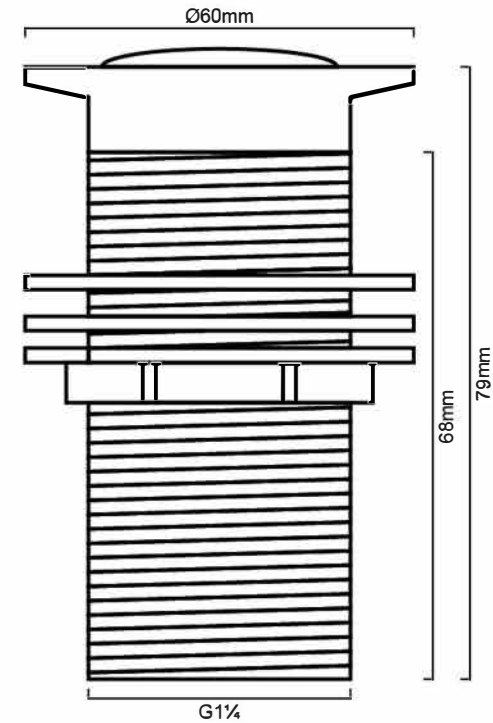

W32P : POP UP WASTE (CHROME)

DIMENSION

DESCRIPTION

Contemporary 32mm pop-up basin plug
Easy to clean
Black powdered coating on brass construction
Supplied with 32-40mm adaptor

W32P:

WARRANTY

1 Year Replacement Warranty
Product replacement does not include installation or removal of the original product. Check product for damage before installation - installing a damaged product voids warranty.

IMPORTANT NOTICE

It is strongly recommended that any cut-outs made to your bench top is made based on the individual product dimensions.
All pictures and drawings on this brochure are representational only, changes in the product may have occurred since time of print.
All prices on this brochure and The Sink Warehouse website are subject to change without notice.