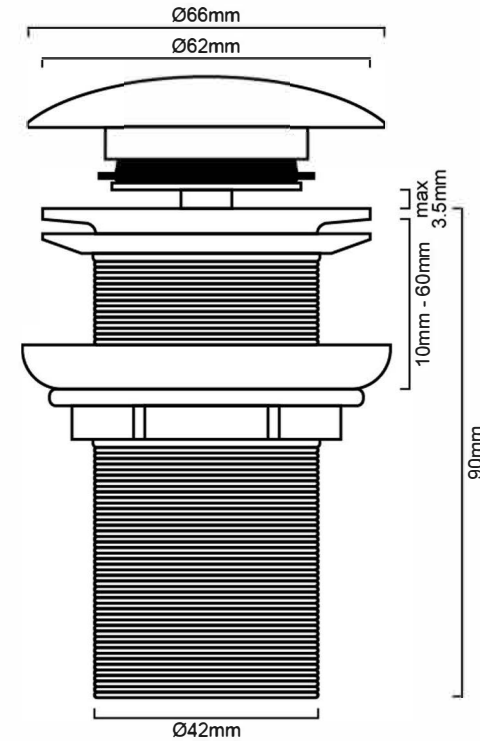

W32DPO:

WARRANTY

1 Year Replacement Warranty
Product replacement does not include installation or removal of the original product. Check product for damage before installation - installing a damaged product voids warranty.

IMPORTANT NOTICE

It is strongly recommended that any cut-outs made to your bench top is made based on the individual product dimensions.
All pictures and drawings on this brochure are representational only, changes in the product may have occurred since time of print.
All prices on this brochure and The Sink Warehouse website are subject to change without notice.