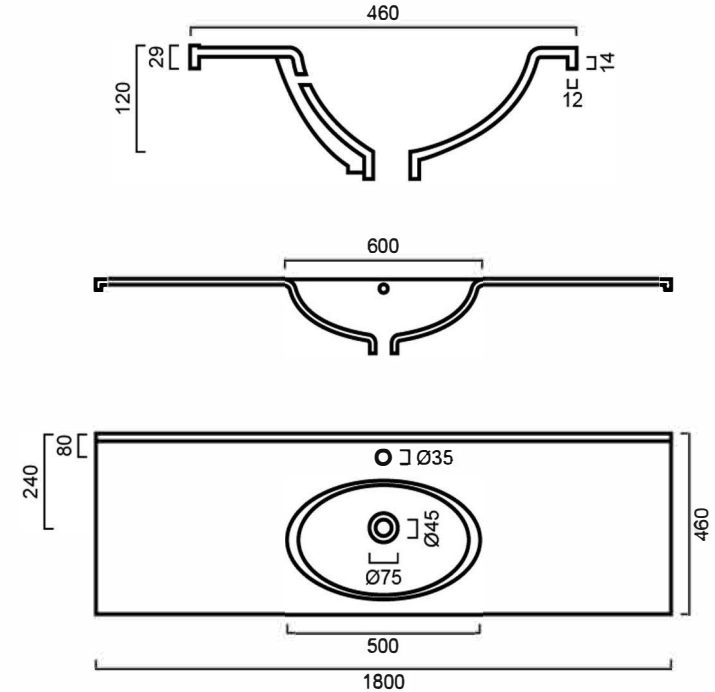

VTR1800S : RONDO - POLYMARBLE VANITY TOP (SINGLE BOWL/1800MM)

VTR1800S: 1800mm x 460mm

DIMENSIONS

1800mm length x 460mm width x 120mm depth

DESCRIPTION

Contemporary vanity top
Polymarble
Durable design and construction
Moulded round bowl

IMPORTANT NOTICE

Tapware and waste not included.
It is strongly recommended that any cut-outs made to your bench top is made based on the individual product dimensions.
All pictures and drawings on this brochure are representational only, changes in the product may have occurred since time of print.
All prices on this brochure and The Sink Warehouse website are subject to change without notice.