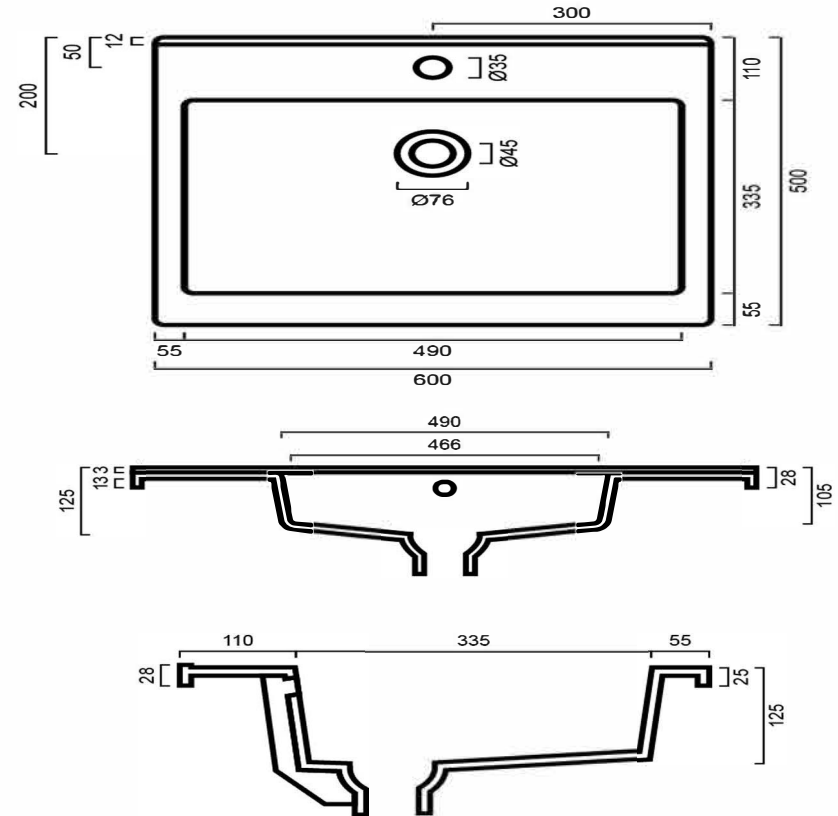

VTOL6005 : OLIVIA - POLYMARBLE VANITY TOP 600MM

VTOL6005: 600mm x 500mm

DIMENSIONS

600mm length x 500mm width x 125mm depth

DESCRIPTION

Contemporary vanity top
Polymarble
Durable design and construction
Moulded square bowl

IMPORTANT NOTICE

Tapware and waste not included.
It is strongly recommended that any cut-outs made to your bench top is made based on the individual product dimensions.
All pictures and drawings on this brochure are representational only, changes in the product may have occurred since time of print.
All prices on this brochure and The Sink Warehouse website are subject to change without notice.