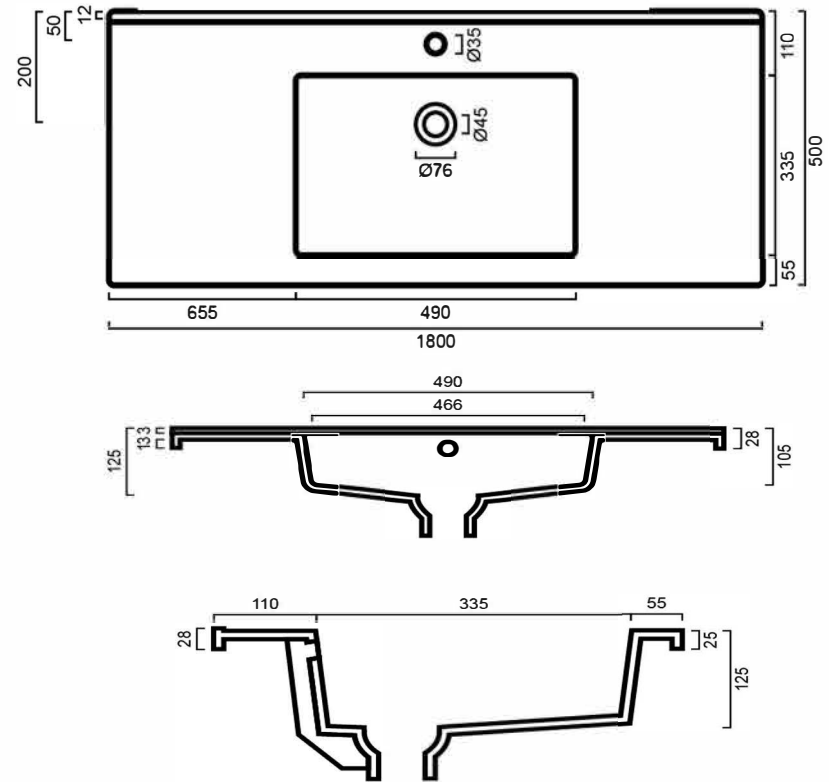

VTOL18005S : OLIVIA - POLYMARBLE VANITY TOP (SINGLE BOWL / 1800MM)

VTOL18005S: 1800mm x 500mm

DIMENSIONS

1800mm length x 500mm width x 125mm depth

DESCRIPTION

Contemporary vanity top
Polymarble
Durable design and construction
Moulded square bowl

IMPORTANT NOTICE

Tapware and waste not included.
It is strongly recommended that any cut-outs made to your bench top is made based on the individual product dimensions.
All pictures and drawings on this brochure are representational only, changes in the product may have occurred since time of print.
All prices on this brochure and The Sink Warehouse website are subject to change without notice.