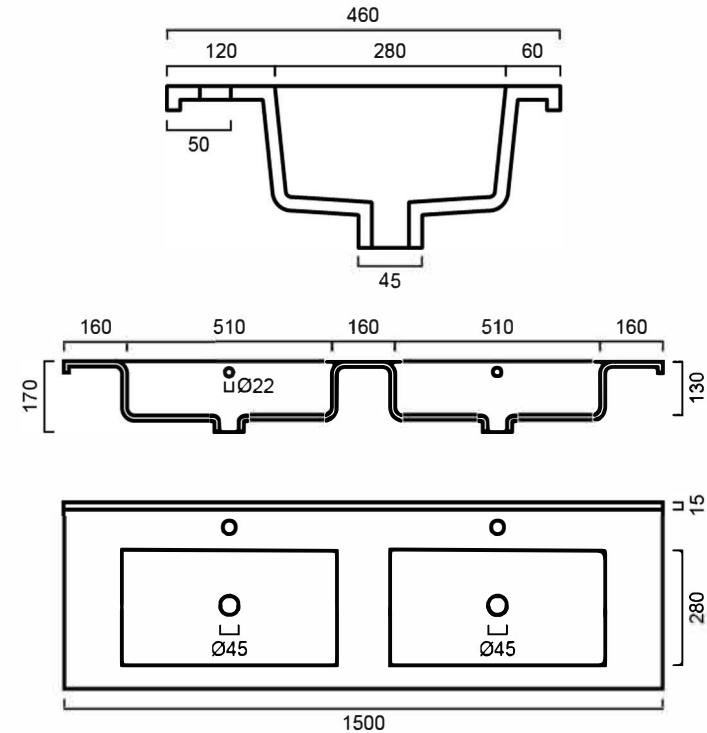

VTOL15005D : OLIVIA - POLYMARBLE VANITY TOP (DOUBLE BOWL /1500MM)

VTQ1500D: 1500mm x 460mm

DIMENSIONS

1500mm length x 500mm width x 130mm depth

DESCRIPTION

Contemporary vanity top
Polymarble
Durable design and construction
Moulded square bowl

IMPORTANT NOTICE

Tapware and waste not included.
It is strongly recommended that any cut-outs made to your bench top is made based on the individual product dimensions.
All pictures and drawings on this brochure are representational only, changes in the product may have occurred since time of print.
All prices on this brochure and The Sink Warehouse website are subject to change without notice.