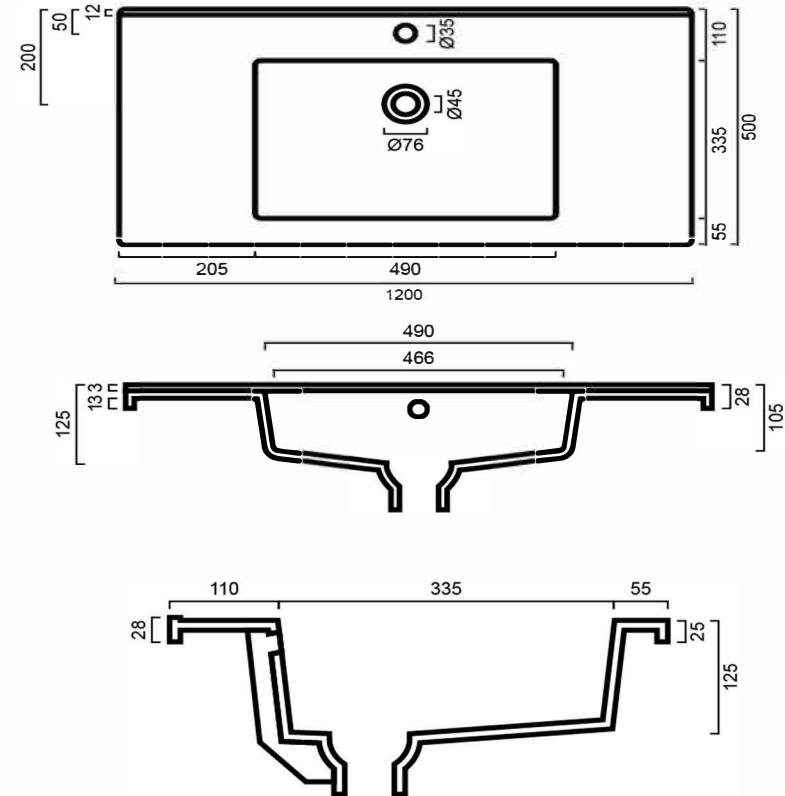

# VTOL12005 : OLIVIA - POLYMARBLE VANITY TOP (SINGLE BOWL/ 1200MM)

**VTOL12005: 1200mm x 500mm**

## DIMENSIONS

1500mm length x 500mm width x 125mm depth

## DESCRIPTION

Contemporary vanity top  
Polymarble  
Durable design and construction  
Moulded square bowl

## IMPORTANT NOTICE

Tapware and waste not included.  
It is strongly recommended that any cut-outs made to your bench top is made based on the individual product dimensions.  
All pictures and drawings on this brochure are representational only, changes in the product may have occurred since time of print.  
All prices on this brochure and The Sink Warehouse website are subject to change without notice.