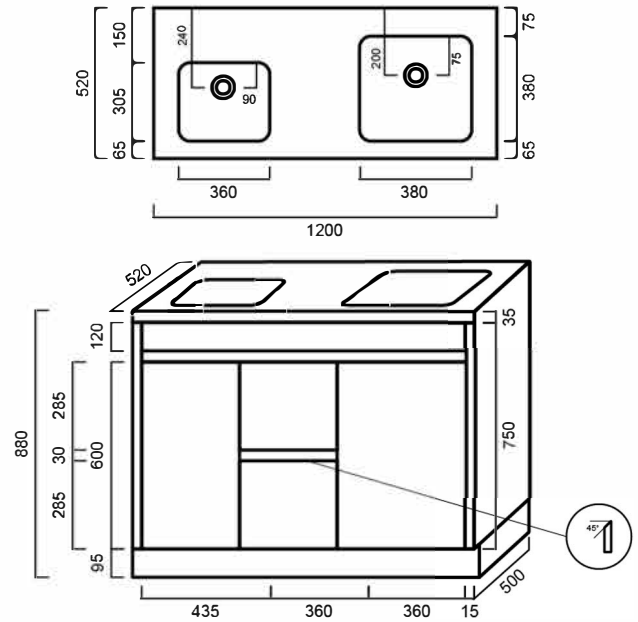

VTCOMBORH + VCCOMBORH: 1200mm x 500mm x 880mm

## DIMENSIONS

Length: 1200mm | Width: 520mm | Height: 880mm

## DESCRIPTION

- Functional laundry/bathroom vanity combo
- 1200mm long x 520mm wide x 880mm high
- Perfect for those areas that are used both as a laundry room and a bathroom
- The smaller basin provides your guests with a place to wash their hands while you still have a functional sized laundry trough
- Premium quality cabinetry constructed from high moisture resistant board with a polyurethane / 2 pac finish
- Supplied with two 90mm basket wastes