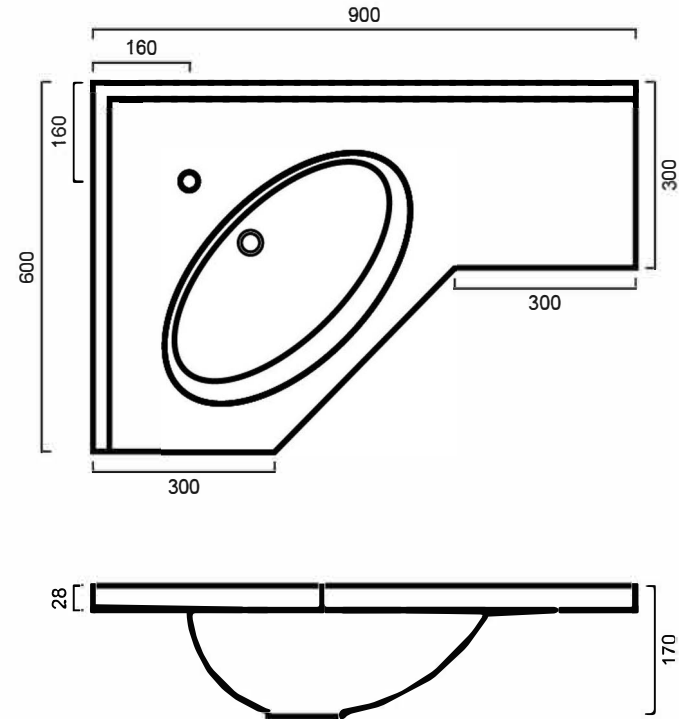

# VTCLC900L : CORNER - POLYMARBLE VANITY TOP (SINGLE BOWL/600MM X 900MM)

## VTCL900L: 600mm x 900mm

### DIMENSIONS

600mm x 900mm length  
300mm width x 170mm depth