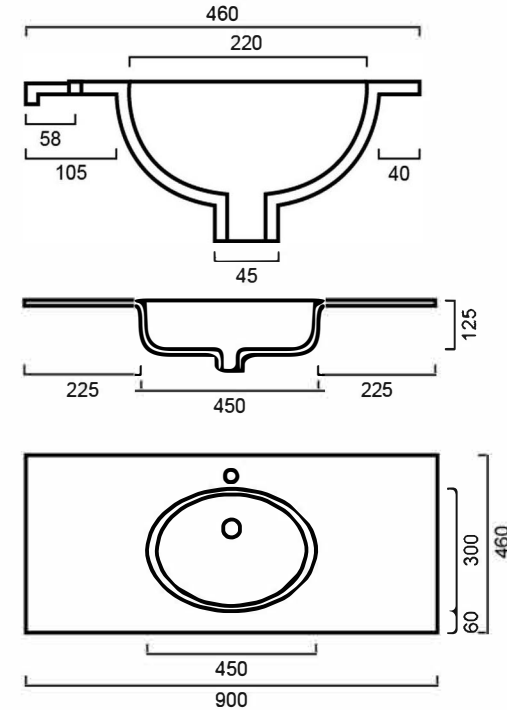

VTCL900: 900mm x 460mm

DIMENSIONS

900mm length x 460mm width x 125mm depth

DESCRIPTION

Contemporary vanity top
Durable design and construction
Available in 1 or 3 tap holes
With overflow

WARRANTY

1 Year Replacement Warranty
Product replacement does not include installation or removal of the original product. Check product for damage before installation
- installing a damaged product voids warranty.

IMPORTANT NOTICE

Tapware and waste not included.
It is strongly recommended that any cut-outs made to your bench top is made based on the individual product dimensions.
All pictures and drawings on this brochure are representational only, changes in the product may have occurred since time of print.
All prices on this brochure and The Sink Warehouse website are subject to change without notice.