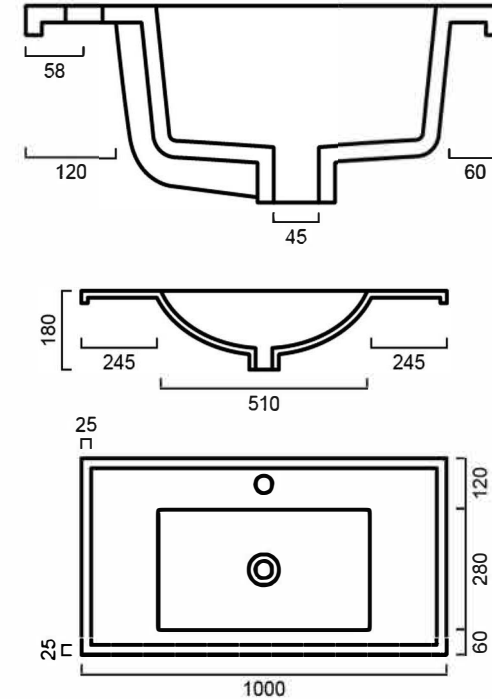

VTC1000 : CONTEMPORARY - CERAMIC TOP 1000MM

VTC1000 : 1000mm x 460mm

DIMENSIONS

1000mm length x 460mm width x 180 depth

DESCRIPTION

Contemporary vanity top
Durable design and construction
Only available in 1
With overflow

IMPORTANT NOTICE

Tapware and waste not included.
It is strongly recommended that any cut-outs made to your bench top is made based on the individual product dimensions.
All pictures and drawings on this brochure are representational only, changes in the product may have occurred since time of print.
All prices on this brochure and The Sink Warehouse website are subject to change without notice.