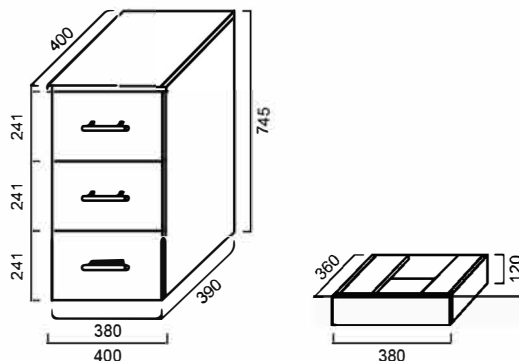

**VTB900: 400mm x 400mm x 900mm**

## DIMENSIONS

Length: 400mm | Depth: 400mm | Height: 900mm