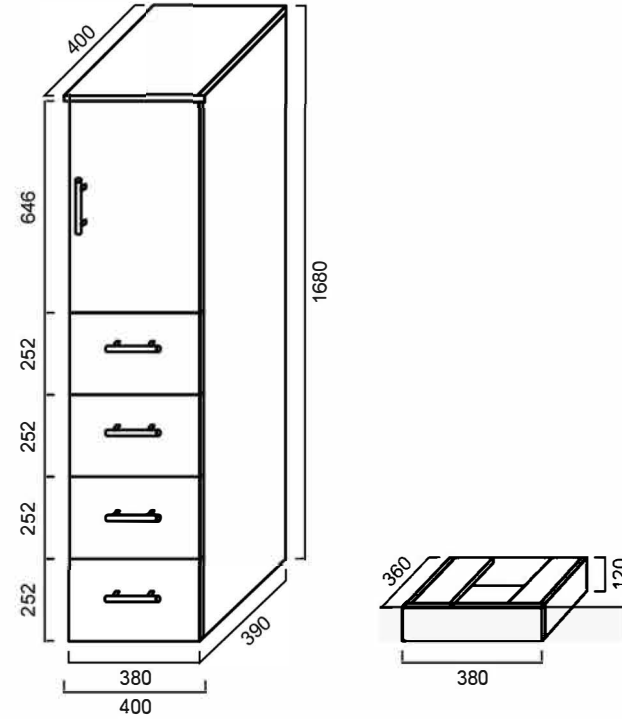

VTB1800 : TALL BOY - BATHROOM CABINET 1800MM

VTB1800: 400mm x 400mm x 1800mm

DIMENSIONS

400mm length x 400mm depth x 1800mm height

DESCRIPTION

Classic bathroom tall boy
High moisture resistant board with a polyurethane/2 pack finish
Aluminium handles
Soft close doors and drawers
Available on either legs or kick board

IMPORTANT NOTICE

Tapware and waste not included.
It is strongly recommended that any cut-outs made to your bench top is made based on the individual product dimensions.
All pictures and drawings on this brochure are representational only, changes in the product may have occurred since time of print.
All prices on this brochure and The Sink Warehouse website are subject to change without notice.