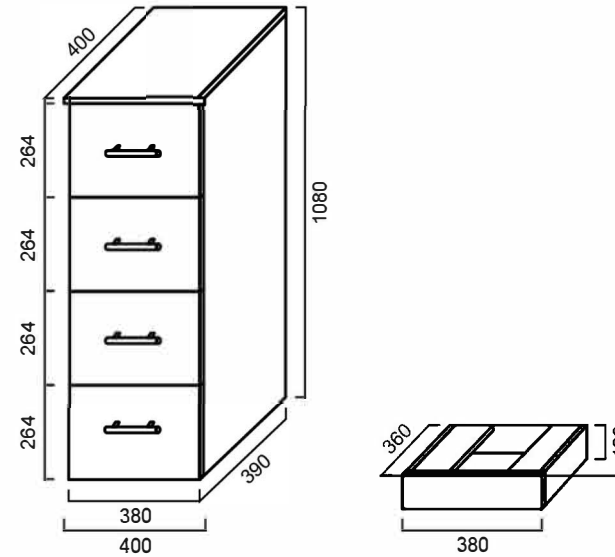

VTB1200 : TALL BOY - BATHROOM CABINET 1200MM

VTB1200: 400mm x 400mm x 1200mm

DIMENSIONS

400mm length x 400mm depth x 1200mm height

DESCRIPTION

Classic bathroom tall boy
High moisture resistant board with a polyurethane/2 pack finish
Aluminium handles
Soft close doors and drawers
Available on either legs or kick board

IMPORTANT NOTICE

Tapware and waste not included.
It is strongly recommended that any cut-outs made to your bench top is made based on the individual product dimensions.
All pictures and drawings on this brochure are representational only, changes in the product may have occurred since time of print.
All prices on this brochure and The Sink Warehouse website are subject to change without notice.