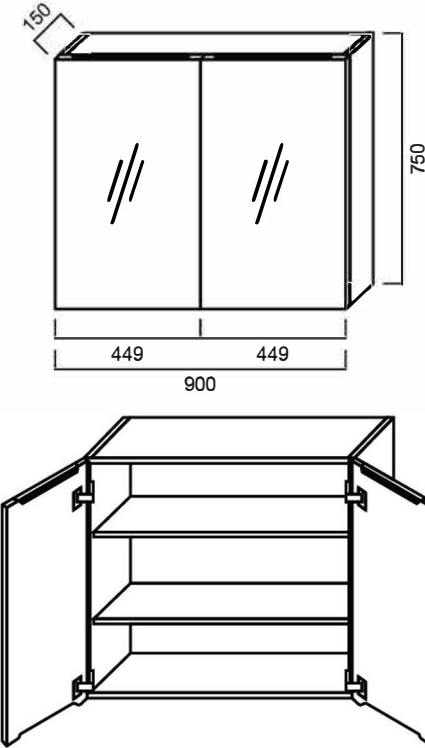

VSC900P : PENCIL-EDGED SHAVING CABINET 900mm

DIMENSION

900mm length x 750mm width x 150mm depth

DESCRIPTION

Two door shaving cabinet with pencil-edged mirror
White gloss finish, soft-close finger pull doors
Solid 16mm backboard
Polyurethane on high moisture resistant (HMR) board

VSC900P: 900mm x 150mm x 750mm

IMPORTANT NOTICE

It is strongly recommended that any cut-outs made to your bench top is made based on the individual product dimensions.

All pictures and drawings on this brochure are representational only, changes in the product may have occurred since time of print.