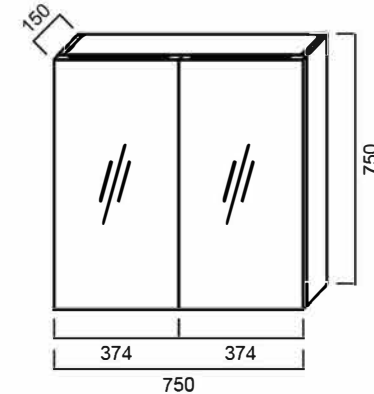

VSC750P : PENCIL-EDGED SHAVING CABINET 750mm

DIMENSION

750mm length x 750mm width x 150mm depth

DESCRIPTION

Two door shaving cabinet with pencil-edged mirror
White gloss finish, soft-close finger pull doors
Solid 16mm backboard
Polyurethane on high moisture resistant (HMR) board

VSC750P: 750mm x 150mm x 750mm

IMPORTANT NOTICE

It is strongly recommended that any cut-outs made to your bench top is made based on the individual product dimensions.

All pictures and drawings on this brochure are representational only, changes in the product may have occurred since time of print.