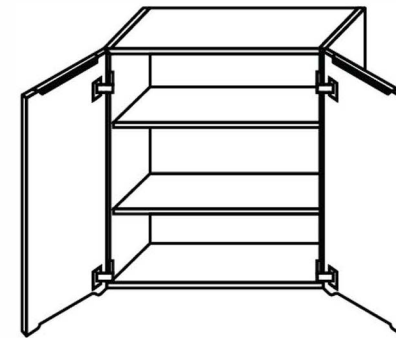

VSC750P : PENCIL-EDGED SHAVING CABINET 750mm

DIMENSION

750mm length x 750mm width x 150mm depth

DESCRIPTION

Two door shaving cabinet with pencil-edged mirror
White gloss finish, soft-close finger pull doors
Solid 16mm backboard
Polyurethane on high moisture resistant (HMR) board

VSC750P: 750mm x 150mm x 750mm

IMPORTANT NOTICE

It is strongly recommended that any cut-outs made to your bench top is made based on the individual product dimensions.

All pictures and drawings on this brochure are representational only, changes in the product may have occurred since time of print.