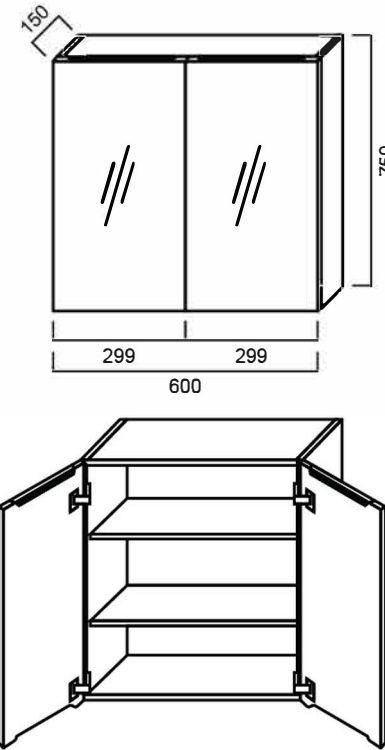

VSC600P : PENCIL-EDGED SHAVING CABINET 600mm

VSC600P: 600mm x 150mm x 750mm

DIMENSION

600mm length x 750mm width x 150mm depth

DESCRIPTION

Two door shaving cabinet with pencil-edged mirror
White gloss finish, soft-close finger pull doors
Solid 16mm backboard
Polyurethane on high moisture resistant (HMR) board